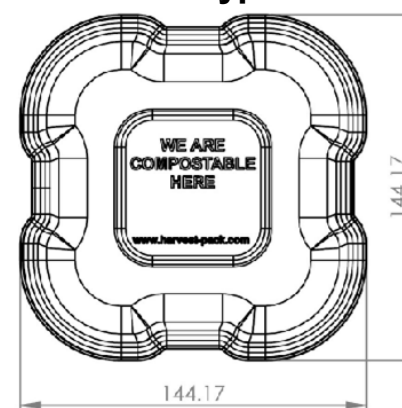

Prototype

Production

EMBOSS/INSERT MODE OPTION

REQUIREMENTS :

- Select a plastic lid/sku
- Provide a copy of your company's logo/design in JPG, PNG, or PSD format.
- Image pixel dimensions must be at least 1000 pxl or larger in either height or width
- MOQ 50 cases